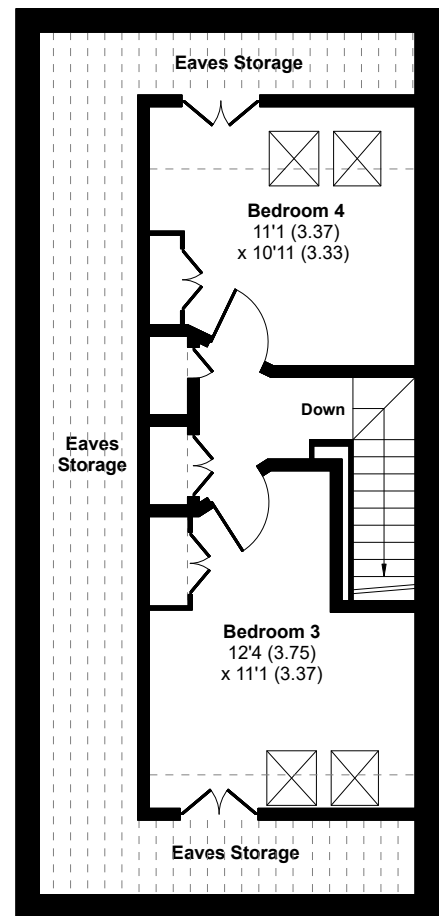

# Home Meadow Mews, London, SE22

Approximate Area = 1416 sq ft / 131.5 sq m

Limited Use Area(s) = 309 sq ft / 28.7 sq m

Total = 1725 sq ft / 160.2 sq m

For identification only - Not to scale

Denotes restricted head height

GROUND FLOOR

FIRST FLOOR

SECOND FLOOR