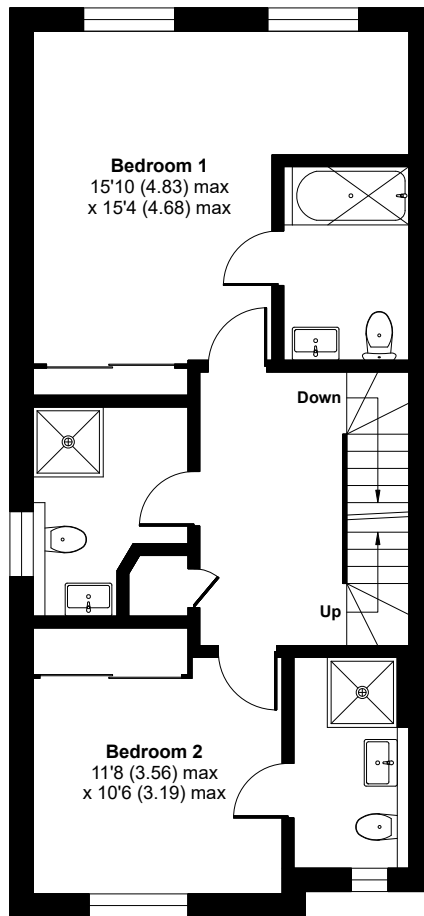

# Home Meadow Mews, London, SE22

Approximate Area = 1416 sq ft / 131.5 sq m

Limited Use Area(s) = 309 sq ft / 28.7 sq m

Total = 1725 sq ft / 160.2 sq m

For identification only - Not to scale

Denotes restricted head height

GROUND FLOOR

FIRST FLOOR

SECOND FLOOR