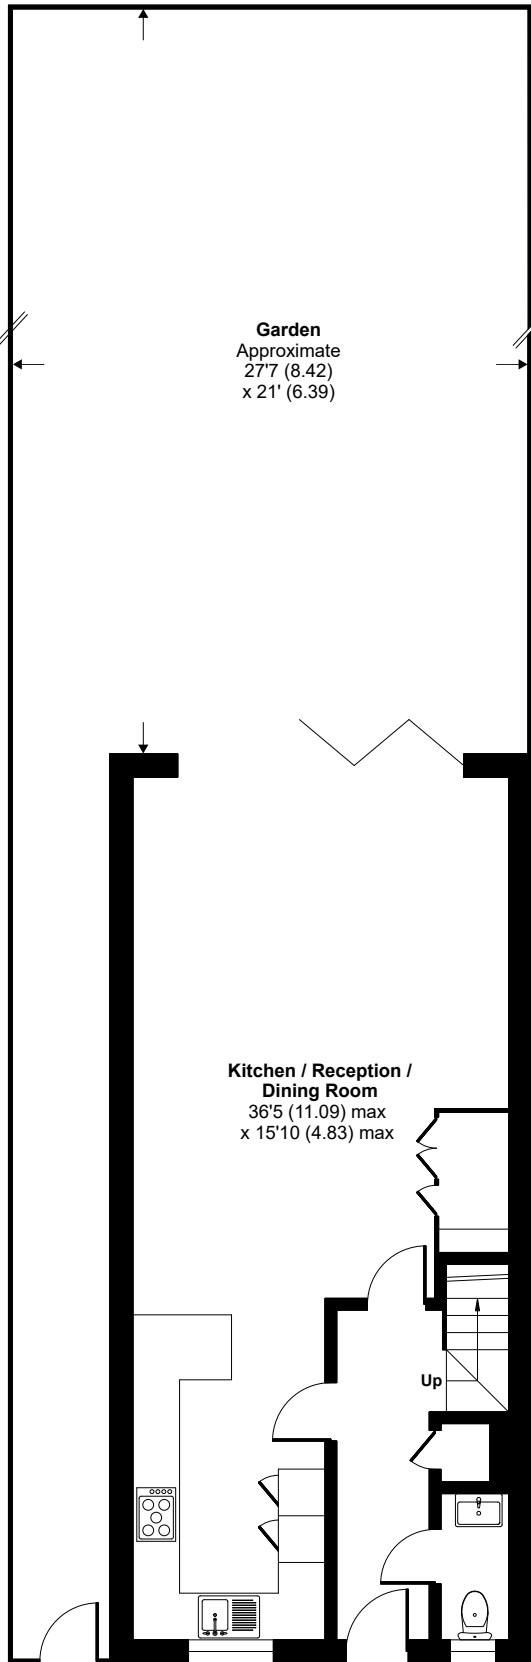

# Home Meadow Mews, London, SE22

Approximate Area = 1416 sq ft / 131.5 sq m

Limited Use Area(s) = 309 sq ft / 28.7 sq m

Total = 1725 sq ft / 160.2 sq m

For identification only - Not to scale

Denotes restricted head height

GROUND FLOOR

FIRST FLOOR

SECOND FLOOR